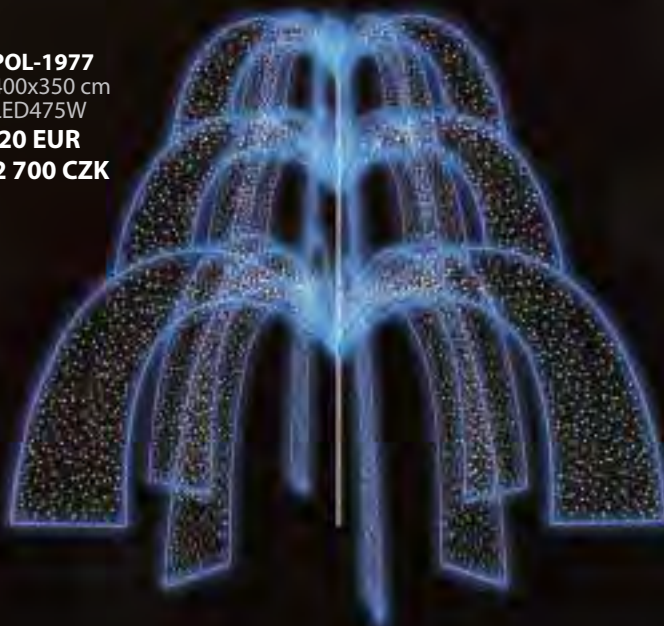

FOUNTAINS / FONTÁNY

POL-1017
400x350 cm
LED940W
12 070 EUR
307 800 CZK

POL-1018
365x65x130 cm
LED375W
5 310 EUR
135 500 CZK

POL-1977
400x350 cm
LED475W
4 820 EUR
122 700 CZK

In the case of meteor shower rain lights we can observe the falling light effect. It can be the falling water effect in the case of fountain.