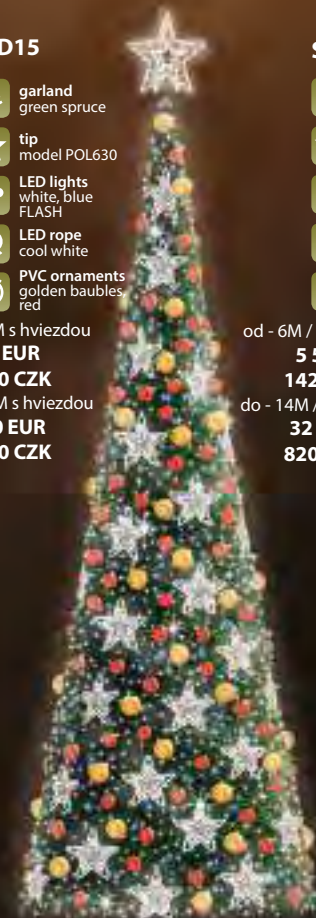

DECORATED CHRISTMAS TREES / VIANOČNÉ STROMČEKY

S DEKOROM

GIANT CONES / GIGANTICKÝ KUŽEL

STD15

garland
green spruce

tip
model POL630

LED lights
white, blue
FLASH

LED rope
cool white

PVC ornaments
golden baubles,
red

od - 6M / 6,8M s hviezdou

6 420 EUR

164 000 CZK

do - 14M / 15M s hviezdou

34 280 EUR

874 000 CZK