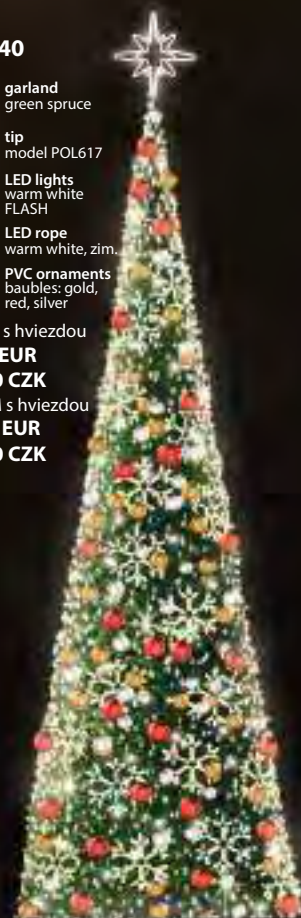

STD40

garland
green spruce

tip
model POL617

LED lights
warm white
FLASH

LED rope
warm white, zim.

PVC ornaments
baubles; gold,
red, silver

od - 6M / 6,8M s hviezdou

6 100 EUR

156 000 CZK

do - 14M / 15M s hviezdou

33 760 EUR

861 000 CZK